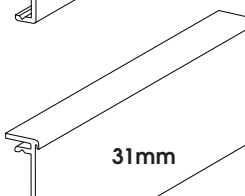

LONG with SLIDER (S)

ALO1031.S 31mm Mill Finish

Silver Anodised ALO2...
Coloured ALO3...
Gold Anodised ALO4...

Slider Strips ≤ 1,2mm thickness

ALUMINIUM SIDE TRACKS

AEO1000/Mill Finish
AEO2000/Silver Anodised
AEO3000/Coloured
AEO4000/Gold Anodised