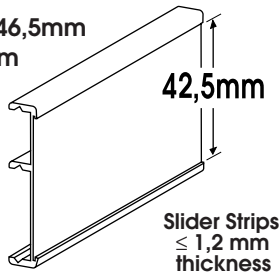

Also available in:
Silver Anodised ASO2 ...
Coloured ASO3 ...
Gold Anodised ASO4 ...

SINGLE SLIDER 46,5mm
ASO1046 46,5mm
Mill Finish