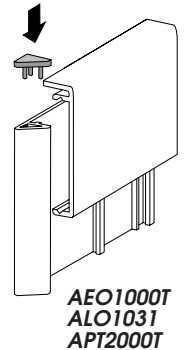

Module Plus Indoor
by CoSign

INTERMEDIATE SUPPORT TRACK

ANS1000

For intermediate support on wide directories

ALUMINIUM DIVIDER TRACK

AEO1001/Mill Finish
AEO2001/Silver Anodised
AEO3001/Coloured
AEO4001/Gold Anodised

ALUMINIUM FACE PANELS WITH ONE LONGER SIDE

ROUNDED

ARO1031 31mm Mill Finish

Also available in:

Silver Anodised ARO2...
Coloured ARO3...
Gold Anodised ARO4...

LONG

ALO1015 15,5mm Mill Finish

Silver Anodised ALO2...
Coloured ALO3...
Gold Anodised ALO4...

ALO1031 31mm Mill Finish

Silver Anodised ALO2...
Coloured ALO3...
Gold Anodised ALO4...

ALO1046 46,5mm Mill Finish

Silver Anodised ALO2...
Coloured ALO3...
Gold Anodised ALO4...

ALO1062 62mm Mill Finish

Silver Anodised ALO2...
Coloured ALO3...
Gold Anodised ALO4...

LONG with SLIDER (S)

ALO1031.S 31mm Mill Finish

Silver Anodised ALO2...
Coloured ALO3...
Gold Anodised ALO4...

Slider Strips ≤ 1,2mm thickness

ALUMINIUM SIDE TRACKS

AEO1000/Mill Finish
AEO2000/Silver Anodised
AEO3000/Coloured
AEO4000/Gold Anodised

AEO1000T/Mill Finish
AEO2000T/Silver Anodised
AEO3000T/Coloured
AEO4000T/Gold Anodised

AEO1000R/Mill Finish
AEO2000R/Silver Anodised
AEO3000R/Coloured
AEO4000R/Gold Anodised

SIDE TRACK CAPS RIGHT / LEFT

APT1000/White
APT2000/Grey
APT3000/Black

APT3000B/Black
APT2000B/Grey

APT3003R/Black
APT2003R/Grey

APT3000L/Black
APT2000L/Grey

APT3000T/Black
APT2000T/Grey

TRIANGLE

ROUNDED

TOP/BOTTOM RADIUS FRAME PROFILE

AEO1000F/Mill Finish

Silver Anodised AEO2...
Coloured AEO3...
Gold Anodised AEO4...

CORNER RADIUS FRAME CAPS RIGHT/LEFT

APT3006R/Black
APT2006R/Grey