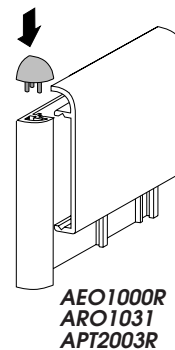

Module Plus Indoor
by CoSign

INTERMEDIATE SUPPORT TRACK

ANS1000

For intermediate support on wide directories

ALUMINIUM DIVIDER TRACK

AEO1001/Mill Finish
AEO2001/Silver Anodised
AEO3001/Coloured
AEO4001/Gold Anodised

ALUMINIUM FACE PANELS WITH ONE LONGER SIDE

ROUNDED

ARO1031 31mm Mill Finish

Also available in:

Silver Anodised ARO2...
Coloured ARO3...
Gold Anodised ARO4...

LONG

ALO1015 15,5mm Mill Finish

Silver Anodised ALO2...
Coloured ALO3...
Gold Anodised ALO4...

ALO1031 31mm Mill Finish

Silver Anodised ALO2...
Coloured ALO3...
Gold Anodised ALO4...

ALO1046 46,5mm Mill Finish

Silver Anodised ALO2...
Coloured ALO3...
Gold Anodised ALO4...

ALO1062 62mm Mill Finish

Silver Anodised ALO2...
Coloured ALO3...
Gold Anodised ALO4...

LONG with SLIDER (S)

ALO1031.S 31mm Mill Finish

Silver Anodised ALO2...
Coloured ALO3...
Gold Anodised ALO4...

Slider Strips ≤ 1,2mm thickness

ALUMINIUM SIDE TRACKS

AEO1000/Mill Finish
AEO2000/Silver Anodised
AEO3000/Coloured
AEO4000/Gold Anodised

AEO1000T/Mill Finish
AEO2000T/Silver Anodised
AEO3000T/Coloured
AEO4000T/Gold Anodised

AEO1000R/Mill Finish
AEO2000R/Silver Anodised
AEO3000R/Coloured
AEO4000R/Gold Anodised

SIDE TRACK CAPS RIGHT / LEFT

APT1000/White
APT2000/Grey
APT3000/Black

APT3000B/Black
APT2000B/Grey

APT3003R/Black
APT2003R/Grey

APT3000L/Black
APT2000L/Grey

APT3000T/Black
APT2000T/Grey

TRIANGLE

ROUNDED

TOP/BOTTOM RADIUS FRAME PROFILE

AEO1000F/Mill Finish

Silver Anodised AEO2...
Coloured AEO3...
Gold Anodised AEO4...

CORNER RADIUS FRAME CAPS RIGHT/LEFT

APT3006R/Black
APT2006R/Grey