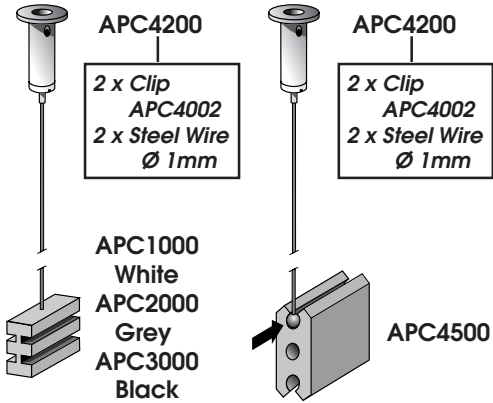

SUSPENSION SETS