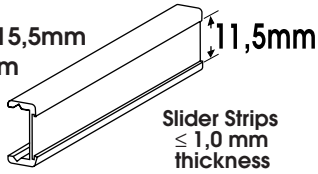

**Module Plus
Indoor**
by CoSign

**ALUMINIUM FACE PANELS
WITH SLIDER**

Sliding profiles for changeable inserts in aluminium S/10 or engraving materials

SINGLE SLIDER 15,5mm
ASO1015 15,5mm
Mill Finish

Also available in:
Silver Anodised ASO2 ...
Coloured ASO3 ...
Gold Anodised ASO4 ...