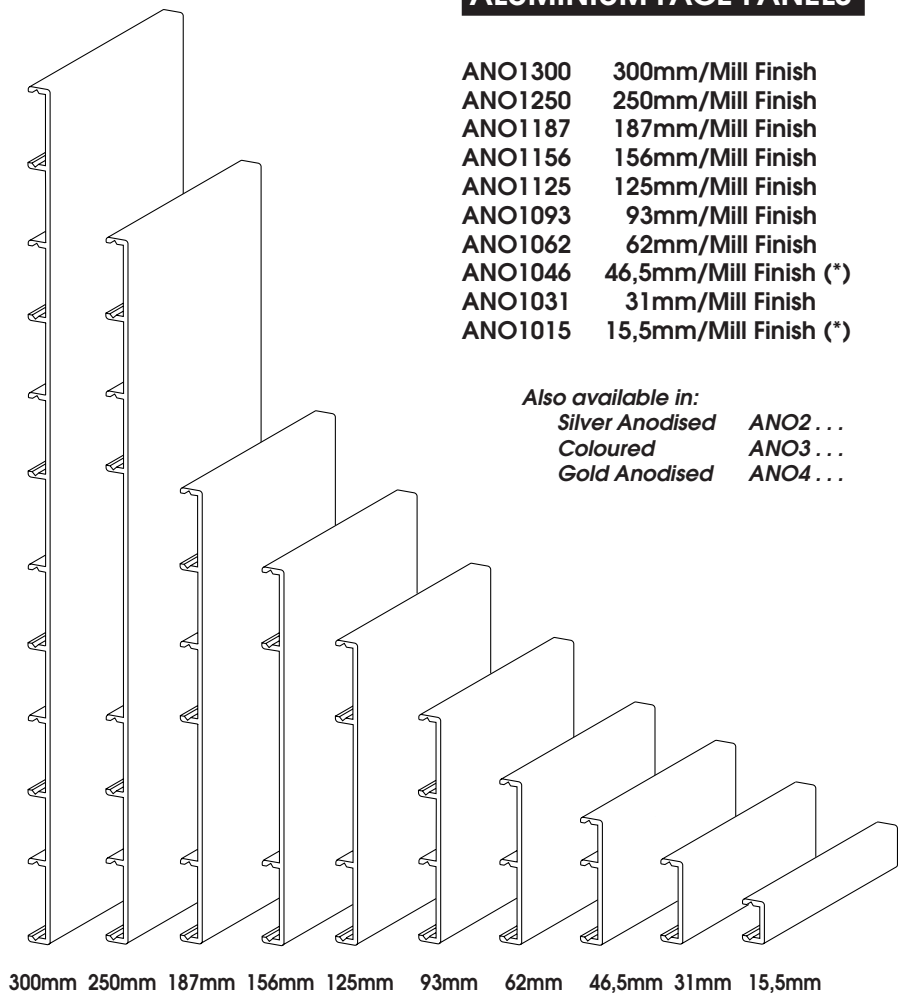

Also available in:
Silver Anodised ANO2 ...
Coloured ANO3 ...
Gold Anodised ANO4 ...

300mm 250mm 187mm 156mm 125mm 93mm 62mm 46,5mm 31mm 15,5mm

(*) Only to be used in combination with Aluminium Side Tracks and the Side Track Clip APC5001.