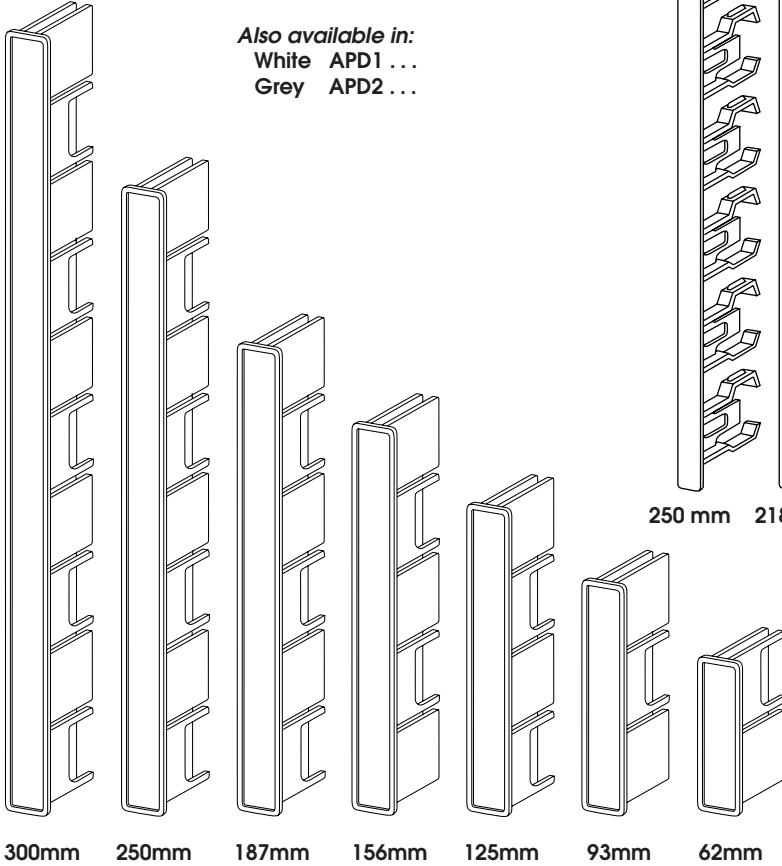

DOUBLE SIDED END CAPS

APD3300	300mm/Black
APD3250	250mm/Black
APD3187	187mm/Black
APD3156	156mm/Black
APD3125	125mm/Black
APD3093	93mm/Black
APD3062	62mm/Black

Also available in:
White APD1 ...
Grey APD2 ...