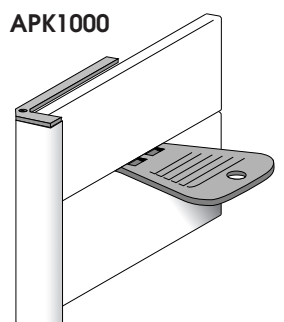

PLASTIC KEY

APK1000