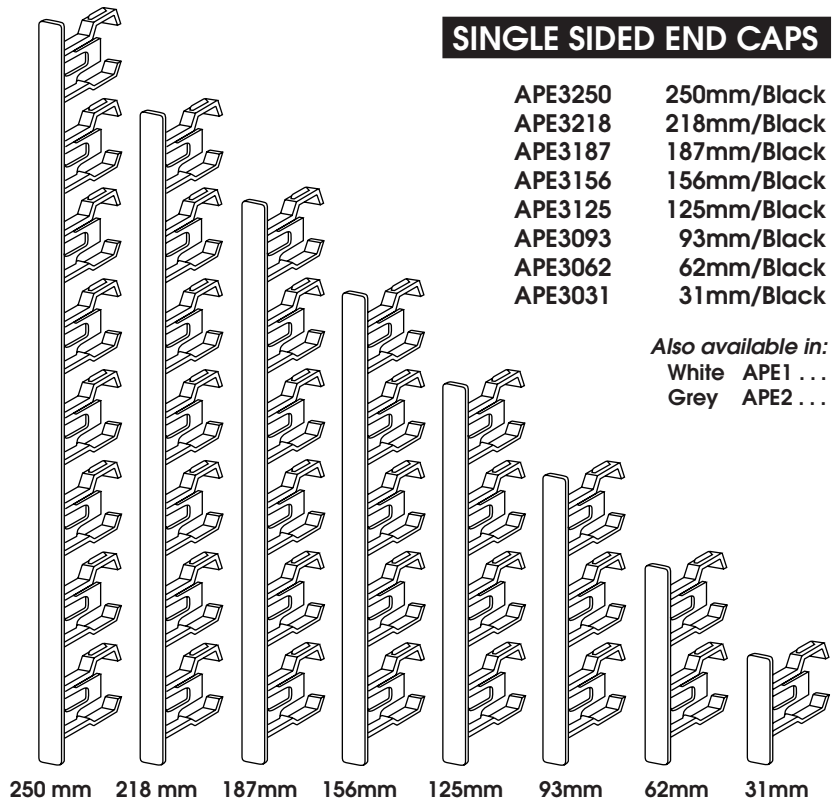

Also available in:
Silver Anodised ANO2 ...
Coloured ANO3 ...
Gold Anodised ANO4 ...

300mm 250mm 187mm 156mm 125mm 93mm 62mm 46,5mm 31mm 15,5mm

(*) Only to be used in combination with Aluminium Side Tracks and the Side Track Clip APC5001.

Also available in:
White APE1 ...
Grey APE2 ...

250 mm 218 mm 187mm 156mm 125mm 93mm 62mm 31mm

TRIANGULAR END CAPS

For Desk Top Signs

TRIANGULAR END CAP 31mm

APW1031	31mm/White
APW2031	31mm/Grey
APW3031	31mm/Black