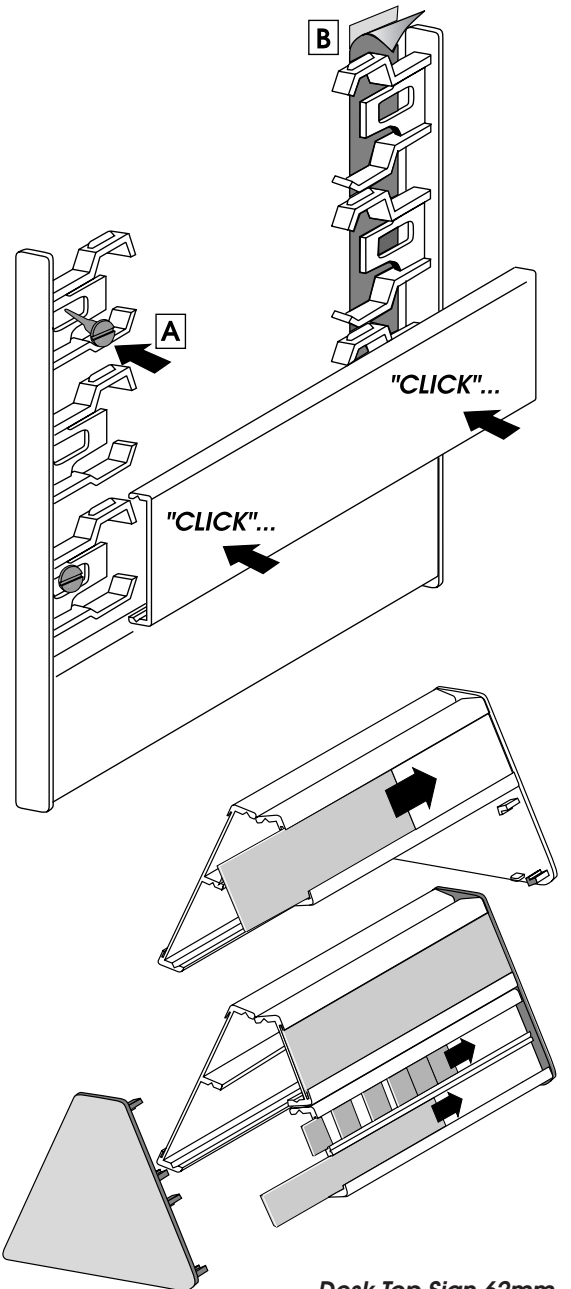

TRIANGULAR END CAP 62mm

APW1062	62mm/White
APW2062	62mm/Grey
APW3062	62mm/Black

Projected Top Sign (Flag)

WING

For Desk Top Signs

APC7000/Black

Desk Top Sign 31mm

Desk Top Sign 62mm