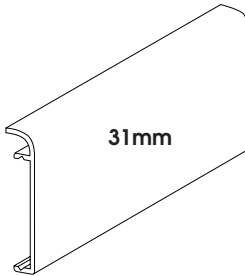

ALUMINIUM FACE PANELS WITH ONE LONGER SIDE

ROUNDED

ARO1031 31mm Mill Finish

Also available in:

Silver Anodised ARO2...
Coloured ARO3...
Gold Anodised ARO4...