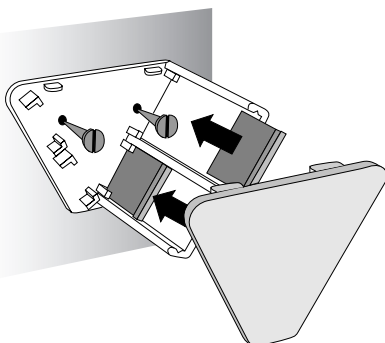

TRIANGULAR END CAP 62mm

APW1062	62mm/White
APW2062	62mm/Grey
APW3062	62mm/Black

Projected Top Sign (Flag)