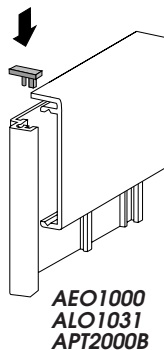

Module Plus Indoor
by CoSign

INTERMEDIATE SUPPORT TRACK

ANS1000

For intermediate support on wide directories

ALUMINIUM DIVIDER TRACK

AEO1001/Mill Finish
AEO2001/Silver Anodised
AEO3001/Coloured
AEO4001/Gold Anodised

ALUMINIUM FACE PANELS WITH ONE LONGER SIDE

ROUNDED

ARO1031 31mm Mill Finish

Also available in:

Silver Anodised ARO2...
Coloured ARO3...
Gold Anodised ARO4...

LONG

ALO1015 15,5mm Mill Finish

Silver Anodised ALO2...
Coloured ALO3...
Gold Anodised ALO4...

ALO1031 31mm Mill Finish

Silver Anodised ALO2...
Coloured ALO3...
Gold Anodised ALO4...

ALO1046 46,5mm Mill Finish

Silver Anodised ALO2...
Coloured ALO3...
Gold Anodised ALO4...

ALO1062 62mm Mill Finish

Silver Anodised ALO2...
Coloured ALO3...
Gold Anodised ALO4...

LONG with SLIDER (S)

ALO1031.S 31mm Mill Finish

Silver Anodised ALO2...
Coloured ALO3...
Gold Anodised ALO4...

Slider Strips ≤ 1,2mm thickness

ALUMINIUM SIDE TRACKS

AEO1000/Mill Finish
AEO2000/Silver Anodised
AEO3000/Coloured
AEO4000/Gold Anodised

AEO1000T/Mill Finish
AEO2000T/Silver Anodised
AEO3000T/Coloured
AEO4000T/Gold Anodised

AEO1000R/Mill Finish
AEO2000R/Silver Anodised
AEO3000R/Coloured
AEO4000R/Gold Anodised

SIDE TRACK CAPS RIGHT / LEFT

APT1000/White
APT2000/Grey
APT3000/Black

APT3000B/Black
APT2000B/Grey

APT3003R/Black
APT2003R/Grey

APT3000L/Black
APT2000L/Grey

APT3000T/Black
APT2000T/Grey

TRIANGLE

ROUNDED

TOP/BOTTOM RADIUS FRAME PROFILE

AEO1000F/Mill Finish

Silver Anodised AEO2...
Coloured AEO3...
Gold Anodised AEO4...

CORNER RADIUS FRAME CAPS RIGHT/LEFT

APT3006R/Black
APT2006R/Grey