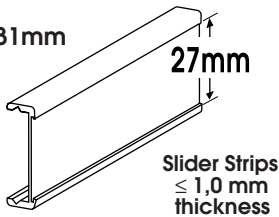

Also available in:
Silver Anodised ASO2 ...
Coloured ASO3 ...
Gold Anodised ASO4 ...

SINGLE SLIDER 31mm
ASO1031 31mm
Mill Finish