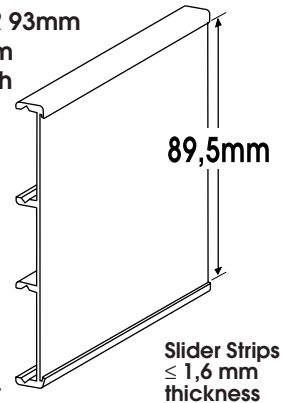

(*) Only to be used in combination with Aluminium Side Tracks and the Side Track Clip APC5001.

SINGLE SLIDER 93mm
ASO1093 93mm
Mill Finish