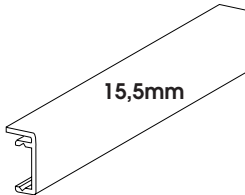

ALUMINIUM FACE PANELS WITH ONE LONGER SIDE

ROUNDED

ARO1031 31mm Mill Finish

Also available in:

Silver Anodised ARO2...
Coloured ARO3...
Gold Anodised ARO4...

LONG

ALO1015 15,5mm Mill Finish

Silver Anodised ALO2...
Coloured ALO3...
Gold Anodised ALO4...