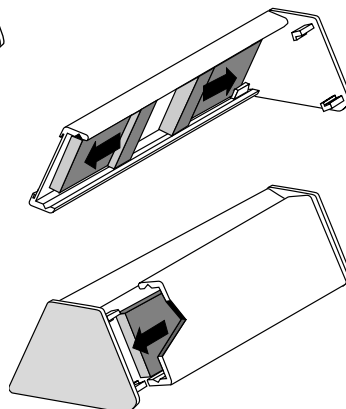

TRIANGULAR END CAP 62mm

APW1062	62mm/White
APW2062	62mm/Grey
APW3062	62mm/Black

Projected Top Sign (Flag)

WING

For Desk Top Signs

APC7000/Black

Desk Top Sign 31mm

Desk Top Sign 62mm