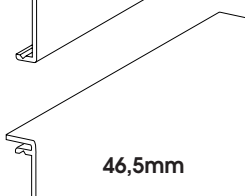

Silver Anodised ALO2...
Coloured ALO3...
Gold Anodised ALO4...

ALO1062 62mm Mill Finish