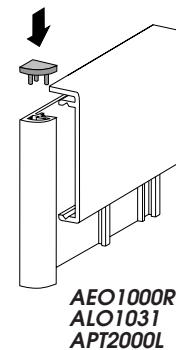

Module Plus Indoor
by CoSign

INTERMEDIATE SUPPORT TRACK

ANS1000

For intermediate support on wide directories

ALUMINIUM DIVIDER TRACK

AEO1001/Mill Finish
AEO2001/Silver Anodised
AEO3001/Coloured
AEO4001/Gold Anodised

ALUMINIUM FACE PANELS WITH ONE LONGER SIDE

ROUNDED

ARO1031 31mm Mill Finish

Also available in:

Silver Anodised ARO2...
Coloured ARO3...
Gold Anodised ARO4...

LONG

ALO1015 15,5mm Mill Finish

Silver Anodised ALO2...
Coloured ALO3...
Gold Anodised ALO4...

ALO1031 31mm Mill Finish

Silver Anodised ALO2...
Coloured ALO3...
Gold Anodised ALO4...

ALO1046 46,5mm Mill Finish

Silver Anodised ALO2...
Coloured ALO3...
Gold Anodised ALO4...

ALO1062 62mm Mill Finish

Silver Anodised ALO2...
Coloured ALO3...
Gold Anodised ALO4...

LONG with SLIDER (S)

ALO1031.S 31mm Mill Finish

Silver Anodised ALO2...
Coloured ALO3...
Gold Anodised ALO4...

Slider Strips ≤ 1,2mm thickness

ALUMINIUM SIDE TRACKS

AEO1000/Mill Finish
AEO2000/Silver Anodised
AEO3000/Coloured
AEO4000/Gold Anodised

AEO1000T/Mill Finish
AEO2000T/Silver Anodised
AEO3000T/Coloured
AEO4000T/Gold Anodised

AEO1000R/Mill Finish
AEO2000R/Silver Anodised
AEO3000R/Coloured
AEO4000R/Gold Anodised

SIDE TRACK CAPS RIGHT / LEFT

APT1000/White
APT2000/Grey
APT3000/Black

APT3000B/Black
APT2000B/Grey

APT3003R/Black
APT2003R/Grey

APT3000L/Black
APT2000L/Grey

APT3000T/Black
APT2000T/Grey

TRIANGLE

ROUNDED

TOP/BOTTOM RADIUS FRAME PROFILE

AEO1000F/Mill Finish

Silver Anodised AEO2...
Coloured AEO3...
Gold Anodised AEO4...

CORNER RADIUS FRAME CAPS RIGHT/LEFT

APT3006R/Black
APT2006R/Grey